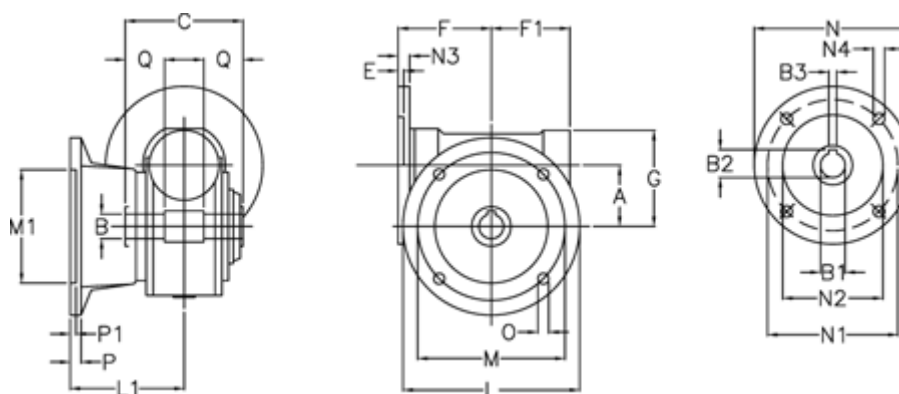

# Data Sheet

Article number: 3918049060423

Description: Worm gear with st. steel hollow shaft  
VF 49 EP-F1-60- 63B14

## Measures

A = 49.5	F1 = 63	N2 = 60
B = 25	G = 80	N3 = 7.0
B1 E7 = 11	L = 125	N4 = 6.0
B2 = 12.8	L1 = 85.5	O = 10.5
B3 H9 = 4	M = 90	P = 12
C = 82	M1 = 70	P1 = 10
E = 3.0	N = 90	Q = 22.5
F = 70	N1 = 75	